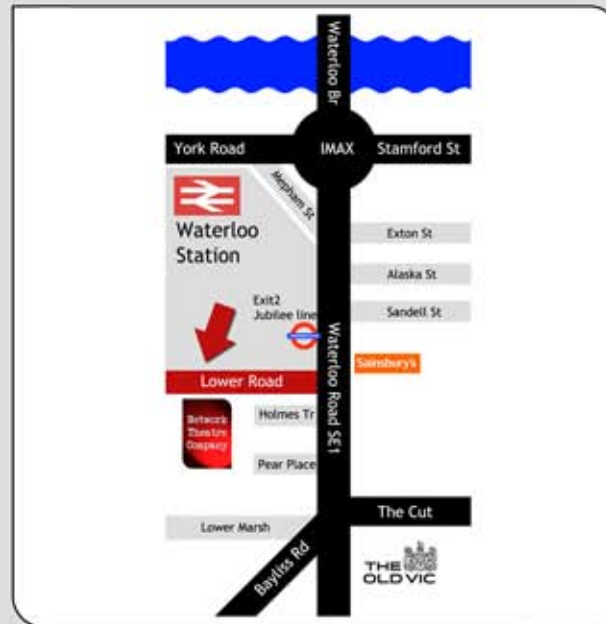

Our licensed bar opens before and after the show, and in the interval.

Find us

Our address is 246A Lower Road, London SE1 8SF

We're not on maps, but you can find Lower Road under Waterloo Station, leading off Waterloo Road just north of Holmes Terrace, opposite Sainsbury's.