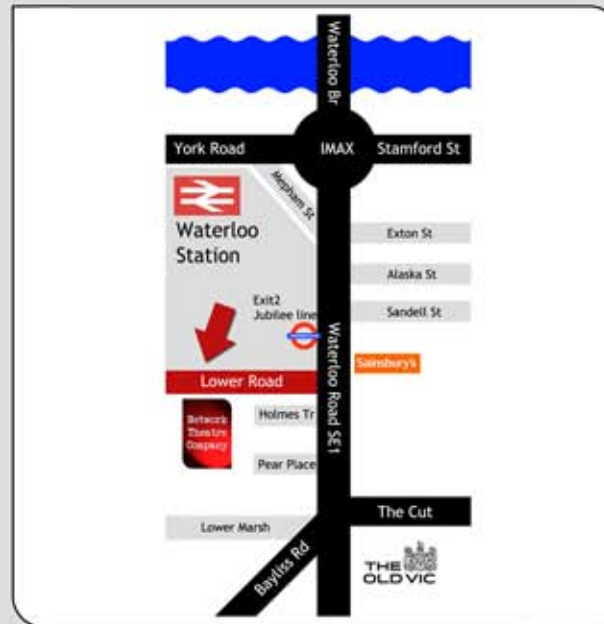

### Find us

Our address is 246A Lower Road, London SE1 8SF

We're not on maps, but you can find Lower Road under Waterloo Station, leading off Waterloo Road just north of Holmes Terrace, opposite Sainsbury's.